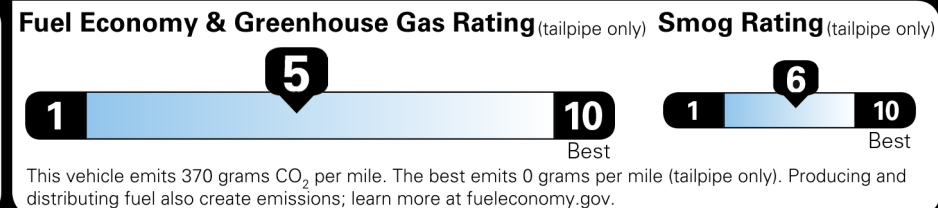

Not Original - Copy

Created on 2025-09-26 23:22:12 (UTC)

EPA DOT Fuel Economy and Environment

Gasoline Vehicle

You spend \$3,750
 more in fuel costs over 5 years compared to the average new vehicle.

Annual fuel cost \$2,650