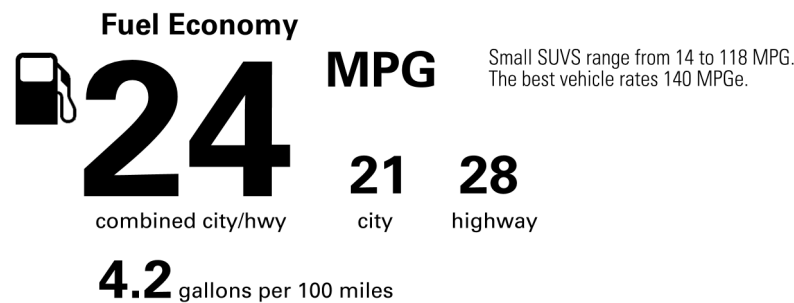

Not Original - Copy

Created on 2025-09-26 23:22:12 (UTC)

EPA DOT Fuel Economy and Environment

Gasoline Vehicle

You spend \$3,750
 more in fuel costs over 5 years compared to the average new vehicle.

Annual fuel cost \$2,650